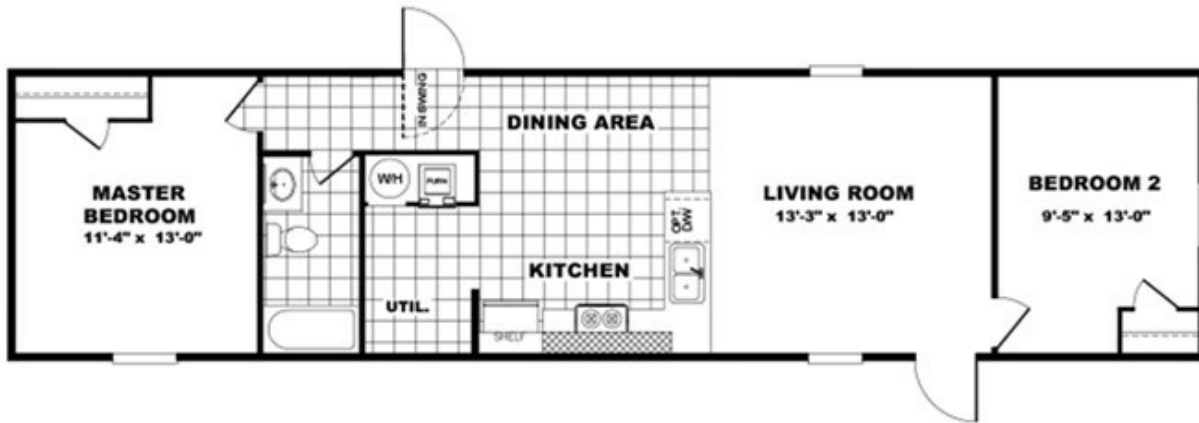

BLISS Floor plan number: BEL008153TX

2 beds • 1 baths • 784 sq.ft. • 14' width • 56' depth

Our home building facilities invest in continuous product and process improvements. Plans, dimensions, features, materials, specifications and availability are subject to change without notice or obligation. Renderings and floor plans are representative likenesses of our homes and may differ from the actual homes. We invite you to tour a Home Center near you and inspect the highest value in quality housing available or call (505) 425-8842 to speak with a Home Consultant. Copyright 2017, CMH. All rights reserved.