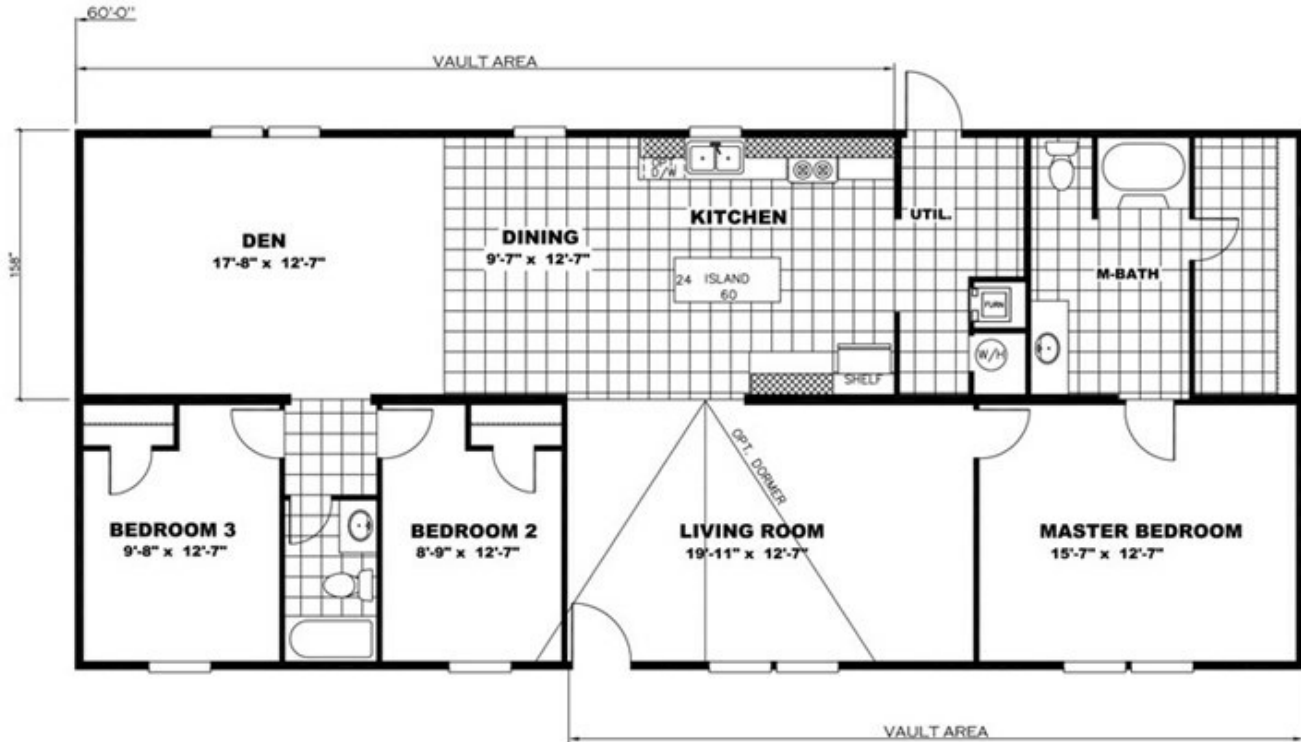

THE HOLYFIELD

THE HOLYFIELD

Floor plan number: BL2001423TXAB

3 beds • 2 baths • 1680 sq.ft. • 28' width • 60' depth

Our home building facilities invest in continuous product and process improvements. Plans, dimensions, features, materials, specifications and availability are subject to change without notice or obligation. Renderings and floor plans are representative likenesses of our homes and may differ from the actual homes. We invite you to tour a Home Center near you and inspect the highest value in quality housing available or call (505) 425-8842 to speak with a Home Consultant. Copyright 2017, CMH. All rights reserved.