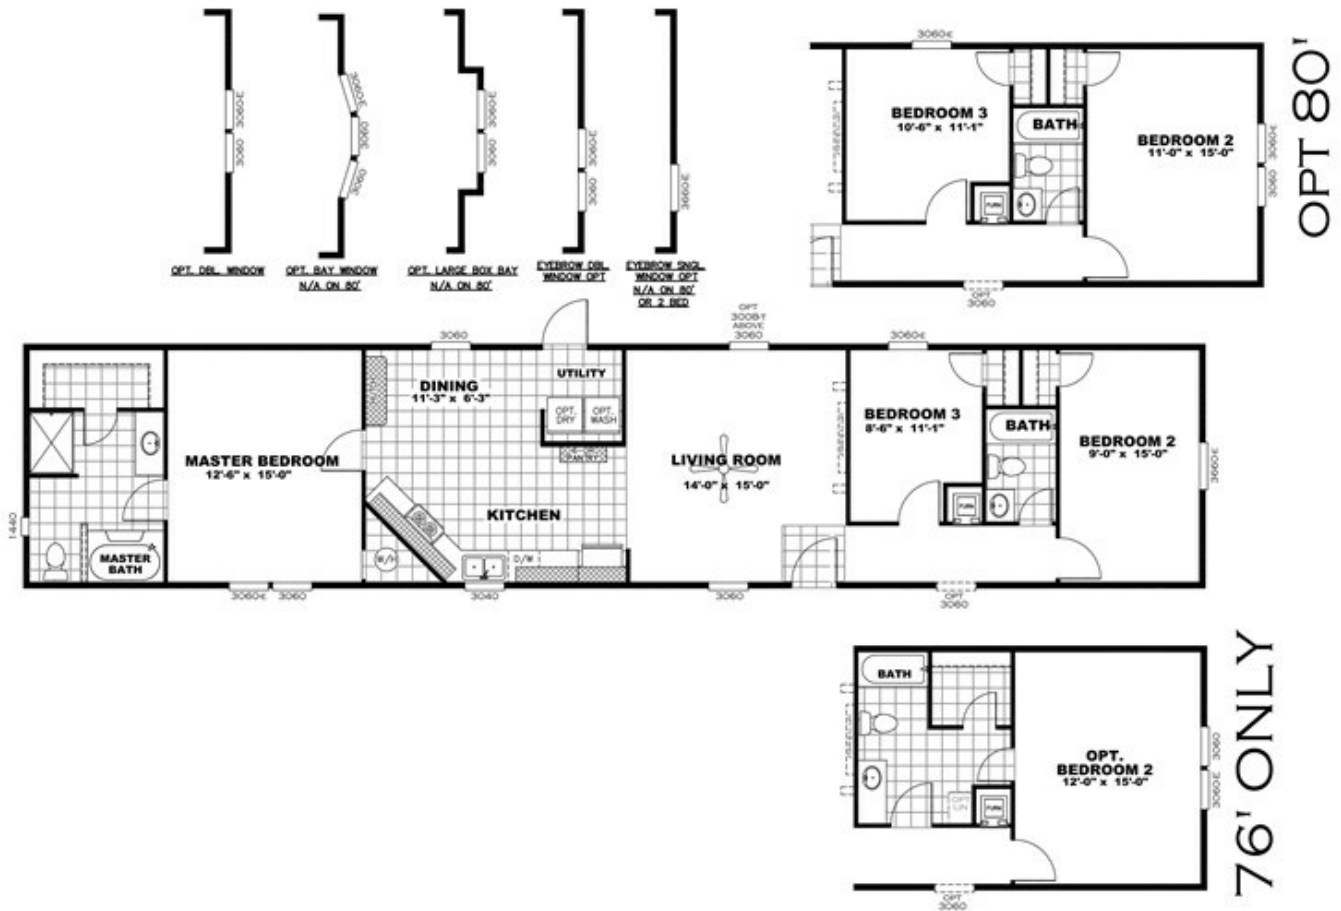

The Pad Floor plan number: CLW043848TX

3 beds • 2 baths • 1216 sq.ft. • 16' width • 76' depth

Our home building facilities invest in continuous product and process improvements. Plans, dimensions, features, materials, specifications and availability are subject to change without notice or obligation. Renderings and floor plans are representative likenesses of our homes and may differ from the actual homes. We invite you to tour a Home Center near you and inspect the highest value in quality housing available or call (505) 425-8842 to speak with a Home Consultant. Copyright 2017, CMH. All rights reserved.