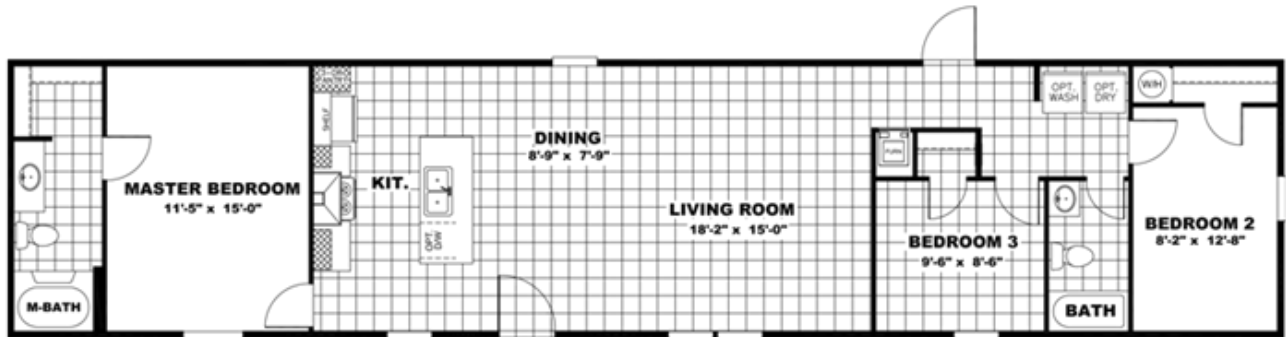

THE BREEZE Floor plan number: CLW043988TX

3 beds • 2 baths • 1152 sq.ft. • 16' width • 72' depth

Our home building facilities invest in continuous product and process improvements. Plans, dimensions, features, materials, specifications and availability are subject to change without notice or obligation. Renderings and floor plans are representative likenesses of our homes and may differ from the actual homes. We invite you to tour a Home Center near you and inspect the highest value in quality housing available or call (505) 425-8842 to speak with a Home Consultant. Copyright 2017, CMH. All rights reserved.