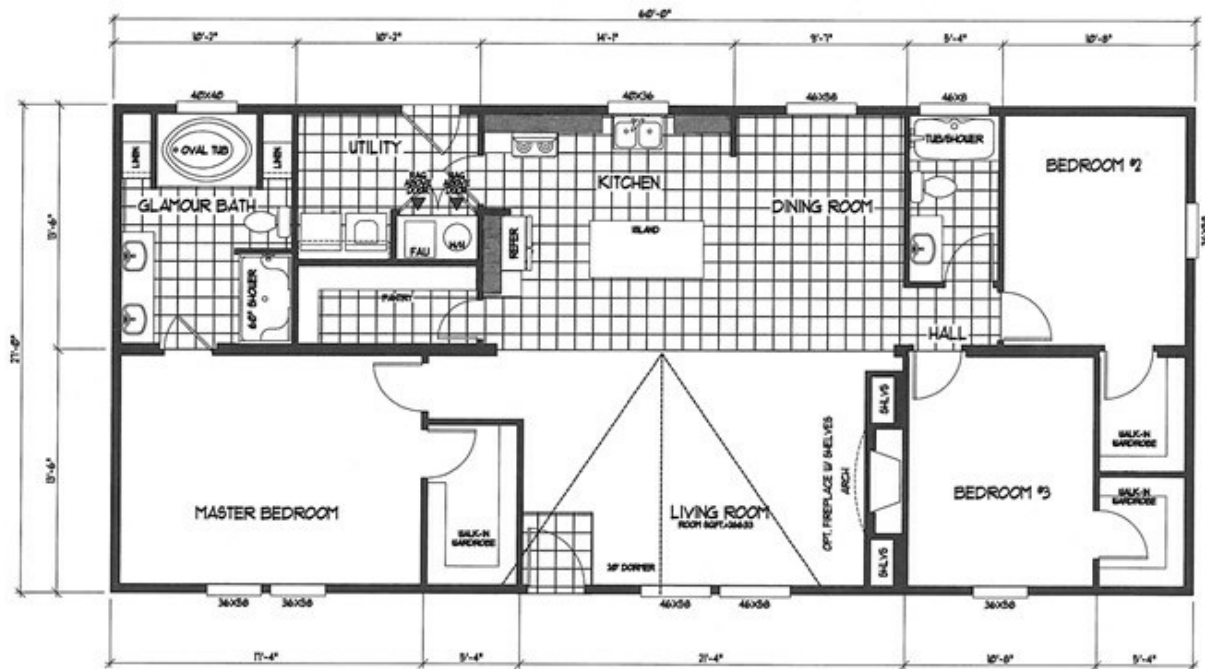

DYNAMITE

DYNAMITE Floor plan number: NME006799NMAB

3 beds • 2 baths • 1620 sq.ft. • 27' width • 60' depth

Our home building facilities invest in continuous product and process improvements. Plans, dimensions, features, materials, specifications and availability are subject to change without notice or obligation. Renderings and floor plans are representative likenesses of our homes and may differ from the actual homes. We invite you to tour a Home Center near you and inspect the highest value in quality housing available or call (505) 425-8842 to speak with a Home Consultant. Copyright 2017, CMH. All rights reserved.