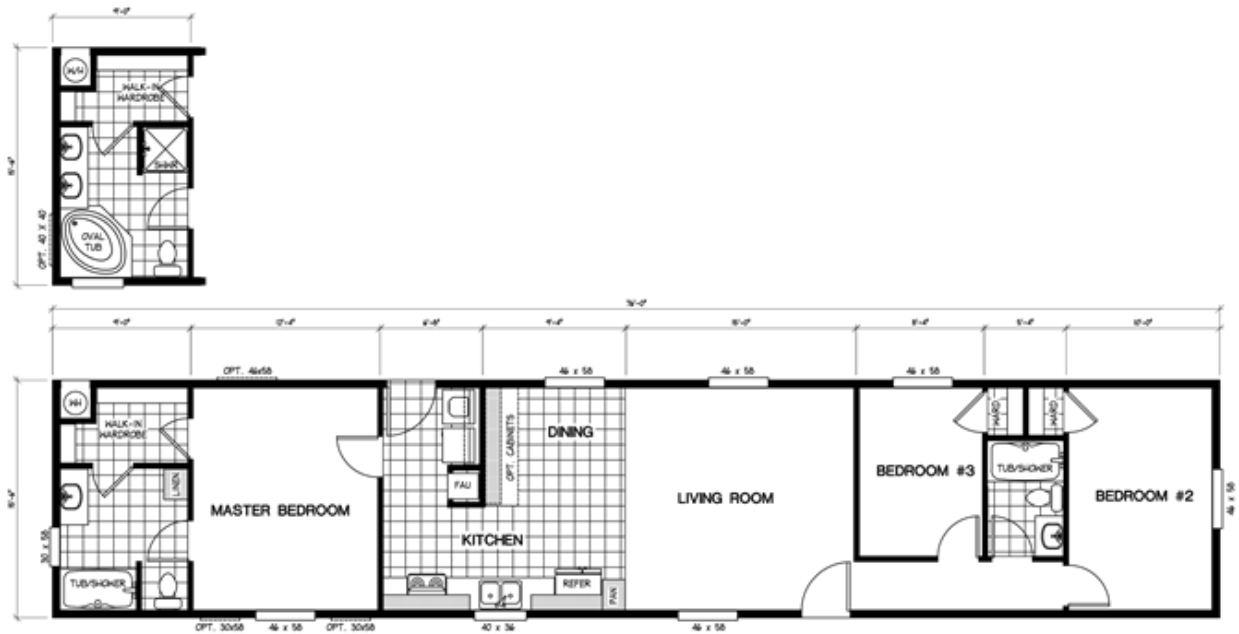

THE TAHOE

THE TAHOE Floor plan number: NME007081NM

3 beds • 2 baths • 1216 sq.ft. • 16' width • 76' depth

Our home building facilities invest in continuous product and process improvements. Plans, dimensions, features, materials, specifications and availability are subject to change without notice or obligation. Renderings and floor plans are representative likenesses of our homes and may differ from the actual homes. We invite you to tour a Home Center near you and inspect the highest value in quality housing available or call (505) 425-8842 to speak with a Home Consultant. Copyright 2017, CMH. All rights reserved.