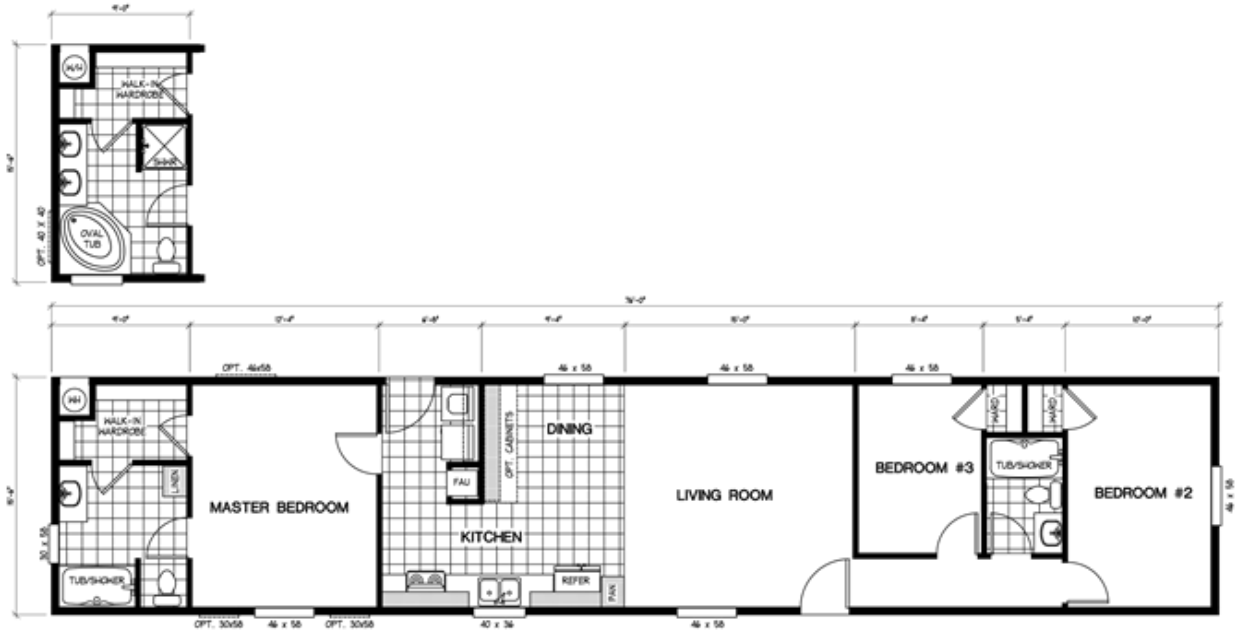

KS1676B Model number: 93KSS16763BH17

3 beds • 2 baths • 1216 sq.ft. • 16' width • 76' depth

Our home building facilities invest in continuous product and process improvements. Plans, dimensions, features, materials, specifications and availability are subject to change without notice or obligation. Renderings and floor plans are representative likenesses of our homes and may differ from the actual homes. We invite you to tour a Home Center near you and inspect the highest value in quality housing available or call (505) 425-8842 to speak with a Home Consultant. Copyright 2017, CMH. All rights reserved.